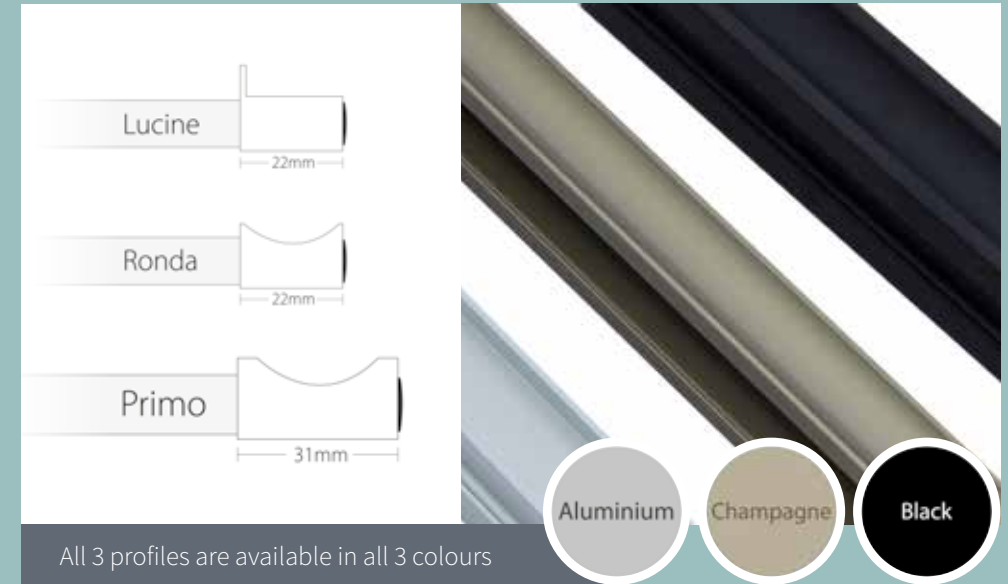

High Quality Materials & Build

All components used to produce Glide sliding doors are of the highest quality and made of aluminium rather than steel, resulting in a high-end sliding furniture door system. The integrated soft close on all Glide doors gives that final touch of luxury.

All 3 profiles are available in all 3 colours