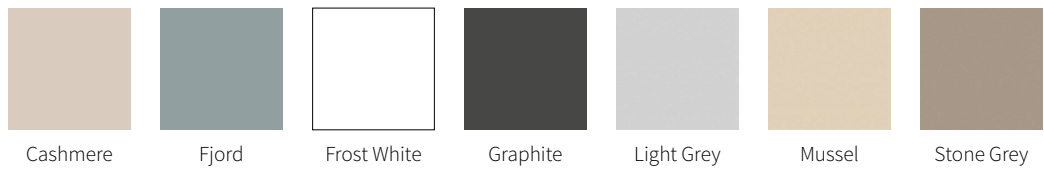

Choose a Colour

With 70 colours to choose from the Aspire range is guaranteed to include the perfect choice for your new kitchen. Combined with the 40 style options what more could you ask for?

High Gloss

Painted Oak Effect

Super Matt