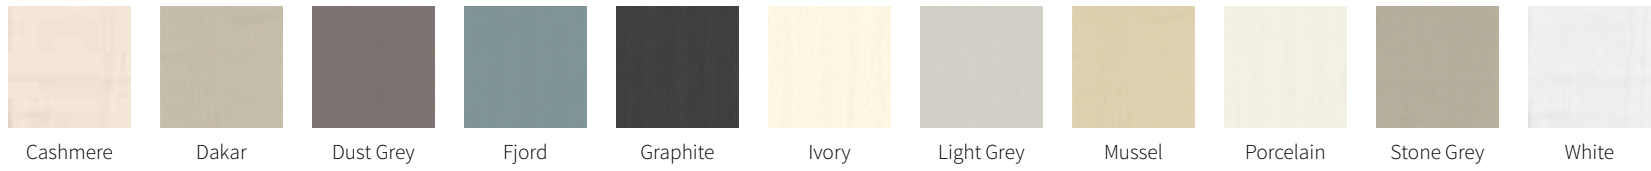

Painted Oak Effect