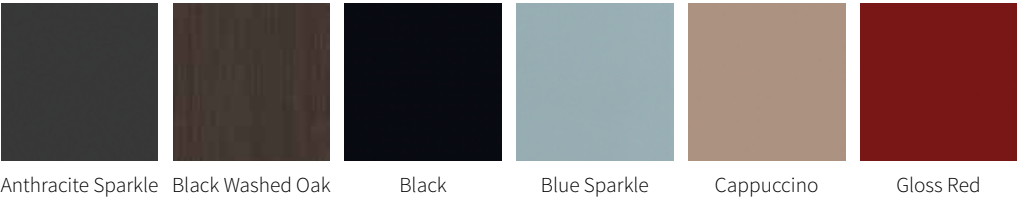

Any Aspire Décor, Including...

See pages 6 - 7 for the complete range