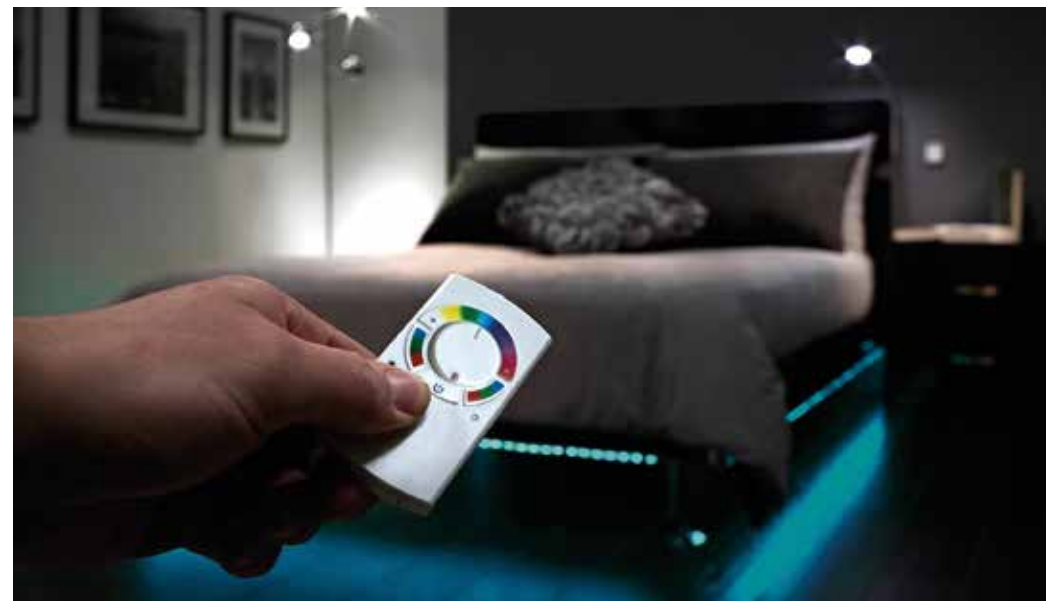

Alto

Lighting

Reading

Flecto

Opus

Tactus

Lighting

Strip

Duoflex

RGB Colour Changing

Storage Solutions

Elite

Elite is the premium range of bedroom wirework; Italian design, super smooth runners and integrated soft close all come together to create a range that is guaranteed to add the wow factor to any bedroom.