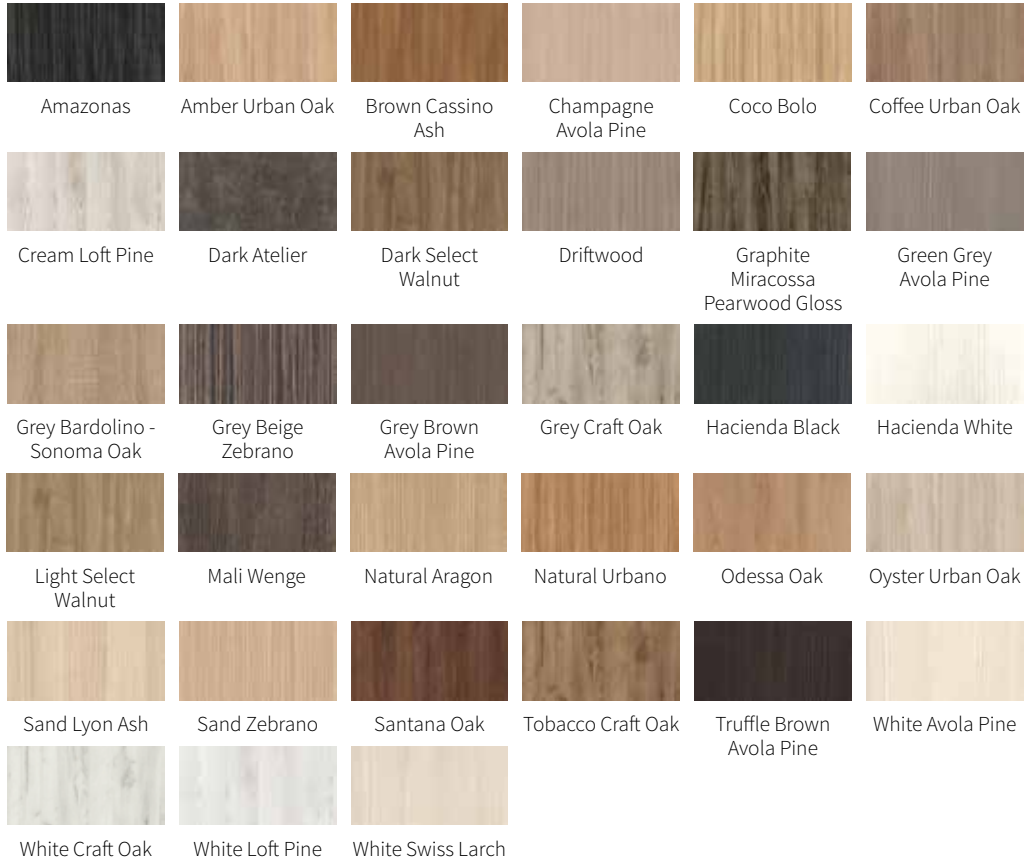

No-Fingerprint
finish

Made to Measure

Choice of over
100 Decors

Mix & Match

Made in Britain

Available in:

Standard

Grained