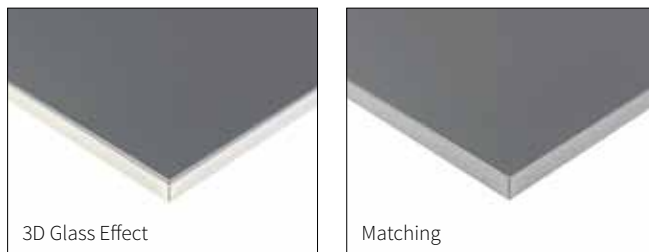

Edging Options