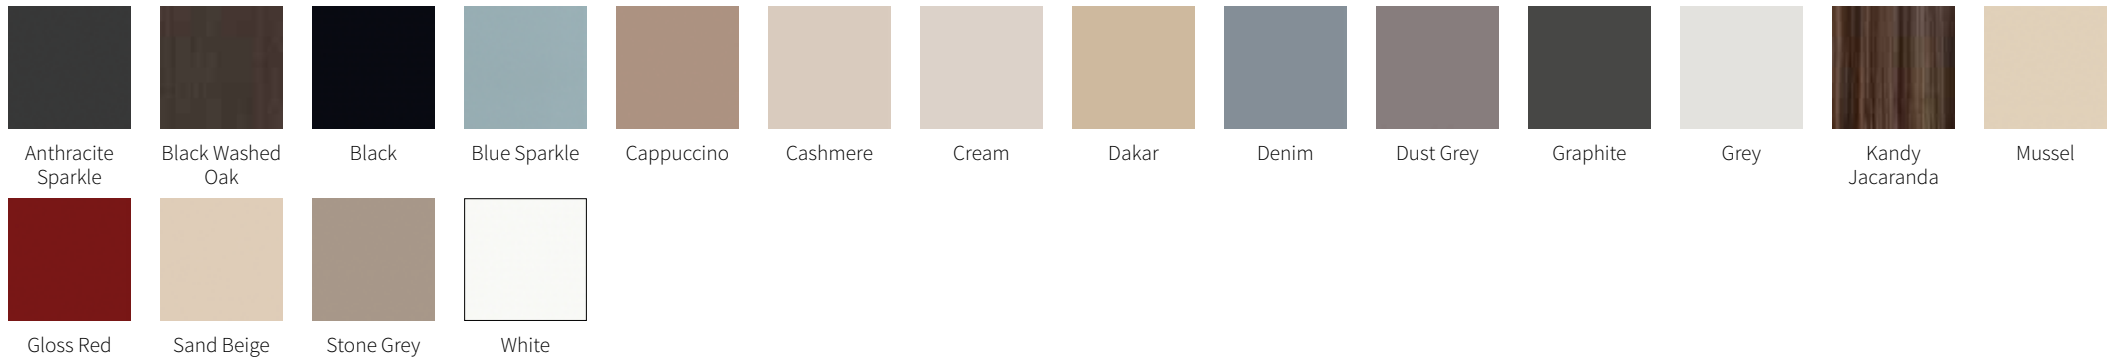

Choose a Colour

With 70 colours to choose from the Aspire range is guaranteed to include the perfect choice for your new kitchen. Combined with the 40 style options what more could you ask for?

High Gloss